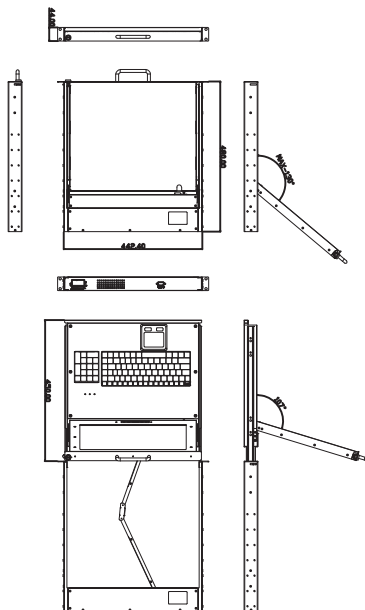

# AMK801

1U, SINGLE RAIL  
RACK 17", 19" LCD CONSOLE

## Features

- Meets EIA310c & IEC-3 specifications
- 1U, Single Rail, built-in A-grade 17" or 19" TFT LCD
- Built-in 17" LCD Monitor, keyboard and touchpad
- USB or PS2 interface for connecting to PC ports
- Includes a key-locking mechanism to prevent unauthorized access
- 104 keys laptop type keyboard with touch pad
- Provides up to 130-degree monitor rotation for viewing flexibility
- Built-in rail self-locking device
- Tempered glass protect LCD screen

## Packing List

- 1x AMK Rack LCD Console
- 2x Keys
- Power Cord
- 1x User's manual
- 1x 1.8m KVM cable
- 1x Screw Pack
- 2x Brackets
- 1x Foam with Box

## Specification

Model No	AMK801-17	AMK801-19
Ports switch	VGA D-Sub 15 pin, USB or PS/2 keyboard Mouse	
Rail Design	1U, Single Rail self-locking device	
Weight	12 kgs	
Dimension	442.4 x 44 x 480 mm (W x H x D)	
Power Supply	Built-in 60W, 100~240VAC (option: 24VDC, 48VDC)	
Construction	Heavy-duty steel	
Keyboard	104-key keyboard with touchpad Option KB: CH, FR, GR, KR, RU, SP, UK, US	
Protection	Tempered glass protect LCD screen	
Physical Security	Key locking Mechanism	
Power Consumption	3 watts stand-by, 25 watts in-use	
Temperature	Operate: 0 ~ 50°C Storage: -20 ~ 60°C	
Approvals	CE, FCC class A, RoHS	
<b>Display</b>		
Size	17"	19"
Resolution	1280 x 1024	1280 x 1024
Brightness	300 cd/m <sup>2</sup>	300 cd/m <sup>2</sup>
Contrast Ratio	800 : 1	800 : 1
Viewing angle	160(H)/160(V)	170(H)/160(V)
Display Colors	16.7M	